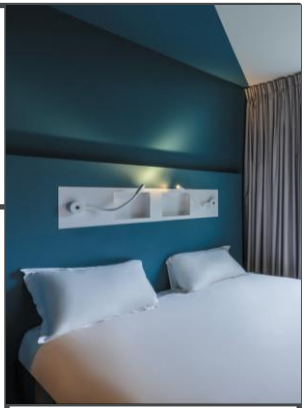

Bus XXXXXXXXX

Gare XXXXXXXXX

Station de vélos électriques XXXXXXXX

BEST BED TO GROW STRENGTH!

Enjoy optimal comfort with our Sweet Bed by ibis budget and spend an extraordinary night.

ON SITE OR TO GO

- Enjoy an energetic continental buffet breakfast open from 5:30 a.m. to 9:30 a.m. Weekend and public holiday from 6:30 a.m. to 10:30 a.m.
- Need to boost your day?
- At your disposal our snack distributors and cold drinks in the lobby (paid service)
- Restaurants nearby : choose & eat terminals to have you delivered safely